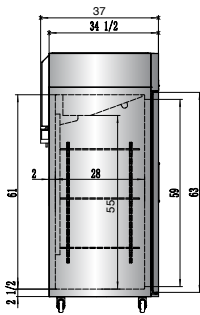

SPECIFICATIONS

Models	Door	Capacity (Cu.Ft.)	Shelves	Casters (inch)	Rated Current (A)	Voltage (V/Hz/Ph)	HP	Refrigerant	Exterior Dimensions (inch)	Net Weight (lbs)	Gross Weight (lbs)
MBF15RSGR	1	13	3	4	2.1	115/60/1	1/7	R290	17 ^{7/10} ×37×81 ^{3/10}	192	270
MBF8004GR	1	21.4	3	4	2.1	115/60/1	1/7	R290	28 ^{7/10} ×31 ^{7/10} ×81 ^{3/10}	220	254
MBF8005GR	2	43.2	6	4	3.2	115/60/1	1/5	R290	51 ^{7/10} ×31 ^{7/10} ×81 ^{3/10}	340	390
MBF8006GR	3	64.9	9	4	4.2	115/60/1	1/4	R290	77 ^{4/5} ×31 ^{7/10} ×81 ^{3/10}	472	551

PLAN VIEW

MBF8004GR

MBF8005GR

MBF8006GR

*Interior Dimensions

SELF-CLOSING AND STAY OPEN DOOR FEATURE

MBF15RSGR

Casters