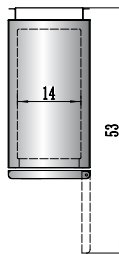

SPECIFICATIONS

Models	Door	Capacity (Cu.Ft.)	Shelves	Casters (inch)	Rated Current (A)	Voltage (V/Hz/Ph)	HP	Refrigerant	Exterior Dimensions (inch)	Net Weight (lbs)	Gross Weight (lbs)
MBF15RSGR	1	13	3	4	2.1	115/60/1	1/7	R290	17 ^{7/10} ×37×81 ^{3/10}	192	270
MBF8004GR	1	21.4	3	4	2.1	115/60/1	1/7	R290	28 ^{7/10} ×31 ^{7/10} ×81 ^{3/10}	220	254
MBF8005GR	2	43.2	6	4	3.2	115/60/1	1/5	R290	51 ^{7/10} ×31 ^{7/10} ×81 ^{3/10}	340	390
MBF8006GR	3	64.9	9	4	4.2	115/60/1	1/4	R290	77 ^{4/5} ×31 ^{7/10} ×81 ^{3/10}	472	551

PLAN VIEW

MBF8004GR

MBF8005GR

MBF8006GR

*Interior Dimensions

SELF-CLOSING AND STAY OPEN DOOR FEATURE

MBF15RSGR

Casters

Epoxy shelves

Door lock

Down duct

Temperature control

NEMA 5-15P

NEMA 15A/125V