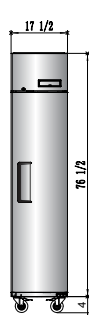

SPECIFICATIONS

Models	Door	Capacity (Cu.Ft.)	Shelves	Casters (inch)	Rated Current (A)	Voltage (V/Hz/Ph)	HP	Refrigerant	Exterior Dimensions (inch)	Net Weight (lbs)	Gross Weight (lbs)
MBF15RSGR	1	13	3	4	2.1	115/60/1	1/7	R290	17 ^{7/10} ×37×81 ^{3/10}	192	270
MBF8004GR	1	21.4	3	4	2.1	115/60/1	1/7	R290	28 ^{7/10} ×31 ^{7/10} ×81 ^{3/10}	220	254
MBF8005GR	2	43.2	6	4	3.2	115/60/1	1/5	R290	51 ^{7/10} ×31 ^{7/10} ×81 ^{3/10}	340	390
MBF8006GR	3	64.9	9	4	4.2	115/60/1	1/4	R290	77 ^{4/5} ×31 ^{7/10} ×81 ^{3/10}	472	551

PLAN VIEW

MBF8004GR

MBF8005GR

MBF8006GR

*Interior Dimensions

SELF-CLOSING AND STAY OPEN DOOR FEATURE

MBF15RSGR

Casters

Epoxy shelves

Door lock

Down duct

Temperature control

NEMA 5-15P

NEMA 15A/125V