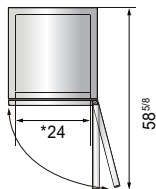

SPECIFICATIONS

Models	Door	Capacity (Cu.Ft.)	Shelves	Casters (inch)	Rated Current (A)	Voltage (V/Hz/Ph)	HP	Refrigerant	Exterior Dimensions (inch)	Net Weight (lbs)	Gross Weight (lbs)
MBF15RSGR	1	13	3	4	2.1	115/60/1	1/7	R290	17 ^{7/10} ×37×81 ^{3/10}	192	270
MBF8004GR	1	21.4	3	4	2.1	115/60/1	1/7	R290	28 ^{7/10} ×31 ^{7/10} ×81 ^{3/10}	220	254
MBF8005GR	2	43.2	6	4	3.2	115/60/1	1/5	R290	51 ^{7/10} ×31 ^{7/10} ×81 ^{3/10}	340	390
MBF8006GR	3	64.9	9	4	4.2	115/60/1	1/4	R290	77 ^{4/5} ×31 ^{7/10} ×81 ^{3/10}	472	551

PLAN VIEW

MBF8004GR

MBF8005GR

MBF8006GR

*Interior Dimensions

SELF-CLOSING AND STAY OPEN DOOR FEATURE

MBF15RSGR

Casters