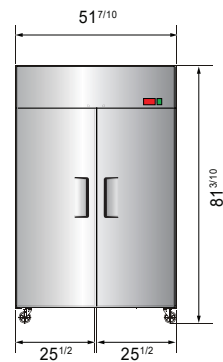

SPECIFICATIONS

Models	Door	Capacity (Cu.Ft.)	Shelves	Casters (inch)	Rated Current (A)	Voltage (V/Hz/Ph)	HP	Refrigerant	Exterior Dimensions (inch)	Net Weight (lbs)	Gross Weight (lbs)
MBF15RSGR	1	13	3	4	2.1	115/60/1	1/7	R290	17 ^{7/10} ×37×81 ^{3/10}	192	270
MBF8004GR	1	21.4	3	4	2.1	115/60/1	1/7	R290	28 ^{7/10} ×31 ^{7/10} ×81 ^{3/10}	220	254
MBF8005GR	2	43.2	6	4	3.2	115/60/1	1/5	R290	51 ^{7/10} ×31 ^{7/10} ×81 ^{3/10}	340	390
MBF8006GR	3	64.9	9	4	4.2	115/60/1	1/4	R290	77 ^{4/5} ×31 ^{7/10} ×81 ^{3/10}	472	551

PLAN VIEW

MBF8004GR

MBF8005GR

MBF8006GR

*Interior Dimensions

SELF-CLOSING AND STAY OPEN DOOR FEATURE

MBF15RSGR

Casters