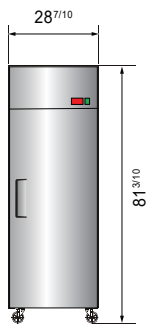

PLAN VIEW

MBF8004GR