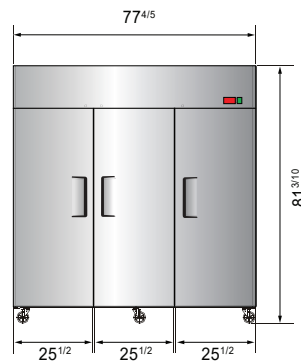

SPECIFICATIONS

Models	Door	Capacity (Cu.Ft.)	Shelves	Casters (inch)	Rated Current (A)	Voltage (V/Hz/Ph)	HP	Refrigerant	Exterior Dimensions (inch)	Net Weight (lbs)	Gross Weight (lbs)
MBF15RSGR	1	13	3	4	2.1	115/60/1	1/7	R290	17 ^{7/10} ×37×81 ^{3/10}	192	270
MBF8004GR	1	21.4	3	4	2.1	115/60/1	1/7	R290	28 ^{7/10} ×31 ^{7/10} ×81 ^{3/10}	220	254
MBF8005GR	2	43.2	6	4	3.2	115/60/1	1/5	R290	51 ^{7/10} ×31 ^{7/10} ×81 ^{3/10}	340	390
MBF8006GR	3	64.9	9	4	4.2	115/60/1	1/4	R290	77 ^{4/5} ×31 ^{7/10} ×81 ^{3/10}	472	551

PLAN VIEW

MBF8004GR

MBF8005GR

MBF8006GR

*Interior Dimensions

SELF-CLOSING AND STAY OPEN DOOR FEATURE

MBF15RSGR

Casters