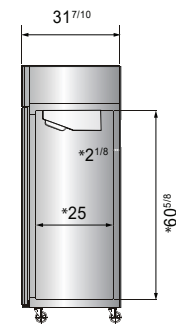

SPECIFICATIONS

Models	Door	Capacity (Cu.Ft.)	Shelves	Casters (inch)	Rated Current (A)	Voltage (V/Hz/Ph)	HP	Refrigerant	Exterior Dimensions (inch)	Net Weight (lbs)	Gross Weight (lbs)
MBF15RSGR	1	13	3	4	2.1	115/60/1	1/7	R290	17 ^{7/10} ×37×81 ^{3/10}	192	270
MBF8004GR	1	21.4	3	4	2.1	115/60/1	1/7	R290	28 ^{7/10} ×31 ^{7/10} ×81 ^{3/10}	220	254
MBF8005GR	2	43.2	6	4	3.2	115/60/1	1/5	R290	51 ^{7/10} ×31 ^{7/10} ×81 ^{3/10}	340	390
MBF8006GR	3	64.9	9	4	4.2	115/60/1	1/4	R290	77 ^{4/5} ×31 ^{7/10} ×81 ^{3/10}	472	551

PLAN VIEW

MBF8004GR

MBF8005GR

MBF8006GR

*Interior Dimensions

SELF-CLOSING AND STAY OPEN DOOR FEATURE

MBF15RSGR

Casters

Epoxy shelves

Door lock

Down duct

Temperature control

NEMA 5-15P

NEMA 15A/125V