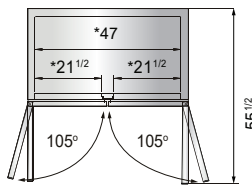

SPECIFICATIONS

Models	Door	Capacity (Cu.Ft.)	Shelves	Casters (inch)	Rated Current (A)	Voltage (V/Hz/Ph)	HP	Refrigerant	Exterior Dimensions (inch)	Net Weight (lbs)	Gross Weight (lbs)
MBF15RSGR	1	13	3	4	2.1	115/60/1	1/7	R290	17 ^{7/10} ×37×81 ^{3/10}	192	270
MBF8004GR	1	21.4	3	4	2.1	115/60/1	1/7	R290	28 ^{7/10} ×31 ^{7/10} ×81 ^{3/10}	220	254
MBF8005GR	2	43.2	6	4	3.2	115/60/1	1/5	R290	51 ^{7/10} ×31 ^{7/10} ×81 ^{3/10}	340	390
MBF8006GR	3	64.9	9	4	4.2	115/60/1	1/4	R290	77 ^{4/5} ×31 ^{7/10} ×81 ^{3/10}	472	551

PLAN VIEW

MBF8004GR

MBF8005GR

MBF8006GR

*Interior Dimensions

SELF-CLOSING AND STAY OPEN DOOR FEATURE

MBF15RSGR

Casters