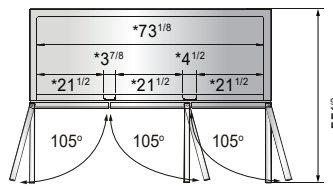

SPECIFICATIONS

Models	Door	Capacity (Cu.Ft.)	Shelves	Casters (inch)	Rated Current (A)	Voltage (V/Hz/Ph)	HP	Refrigerant	Exterior Dimensions (inch)	Net Weight (lbs)	Gross Weight (lbs)
MBF15RSGR	1	13	3	4	2.1	115/60/1	1/7	R290	17 ^{7/10} ×37×81 ^{3/10}	192	270
MBF8004GR	1	21.4	3	4	2.1	115/60/1	1/7	R290	28 ^{7/10} ×31 ^{7/10} ×81 ^{3/10}	220	254
MBF8005GR	2	43.2	6	4	3.2	115/60/1	1/5	R290	51 ^{7/10} ×31 ^{7/10} ×81 ^{3/10}	340	390
MBF8006GR	3	64.9	9	4	4.2	115/60/1	1/4	R290	77 ^{4/5} ×31 ^{7/10} ×81 ^{3/10}	472	551

PLAN VIEW

MBF8004GR

MBF8005GR

MBF8006GR

*Interior Dimensions

SELF-CLOSING AND STAY OPEN DOOR FEATURE

MBF15RSGR

Casters