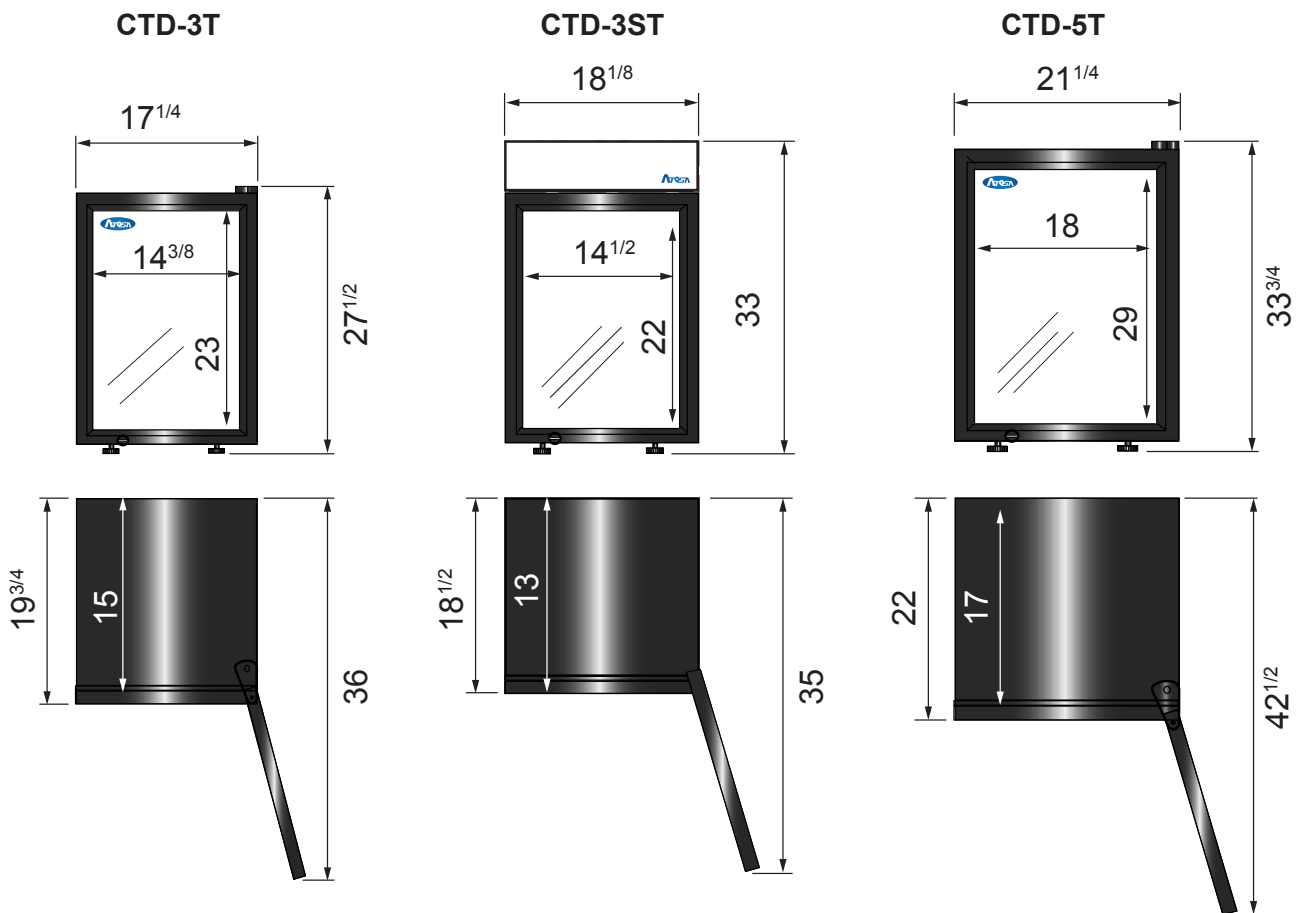

"WE MAKE THE KITCHEN BETTER!"

ATOSA USA, INC.

Toll Free: 855-855-0399 Email: info@atosausa.com

www.atosa.com | www.atosausa.com

California, Colorado, Florida, Georgia, Illinois,

New Jersey, Ohio, Texas, Washington

SPECIFICATIONS

Models	Door	Capacity (Cu.Ft.)	Shelves	Amps(A)	Voltage (V/Hz/Ph)	HP	Refrigerant	Exterior Dimensions (inch)	Interior Dimensions (inch)	Net Weight (lb)	Gross Weight (lb)
CTD-3T	1	2.4	2	0.65	115/60/1	1/10	R600a	17^{1/4}×19^{3/4}×27^{1/2}	14^{3/8}×15 × 23	52	57
CTD-3ST	1	2.4	2	1.0	115/60/1	1/8	R600a	18^{1/8}×18^{1/2}×33	14^{1/2}×13 × 22	64	70
CTD-5T	1	4.6	3	1.5	115/60/1	1/8	R600a	21^{1/4}×22×33^{3/4}	18×17×29	88	95
CTD-7T	1	7.0	3	1.3	115/60/1	1/8	R600a	21^{1/2}×24×38	20^{1/4}×18^{1/4}×31^{5/8}	101	113

PLAN VIEW