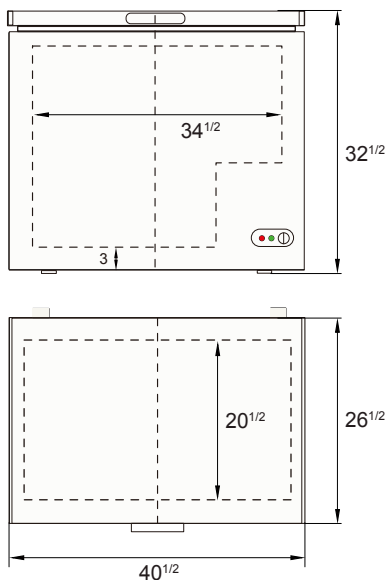

SPECIFICATIONS

Models	Door	Capacity (Cu.Ft.)	Casters (inch)	Watts (W)	Amps (A)	Voltage (V/Hz/Ph)	HP	Refrigerant	Interior Dimensions (inch)	Exterior Dimensions (inch)	Net Weight (lb)	Gross Weight (lb)
MWF9007	1	7	1	115	1.0	115/60/1	1/8	R600a	32 × 14 ^{3/4} × 27	37 ^{4/5} × 20 ^{3/5} × 32 ^{1/2}	88	95
MWF9010GR	1	9.6	1	173	1.5	115/60/1	1/5	R600a	34 ^{1/2} × 20 ^{1/2} × 27	40 ^{1/2} × 26 ^{1/2} × 32 ^{1/2}	114	127
MWF9016GR	1	15.9	1	300	2.6	115/60/1	1/5	R290	54 ^{1/2} × 20 ^{1/2} × 27	60 ^{3/10} × 26 ^{1/2} × 32 ^{1/2}	151	165

PLAN VIEW

MWF9010GR

MWF9016GR