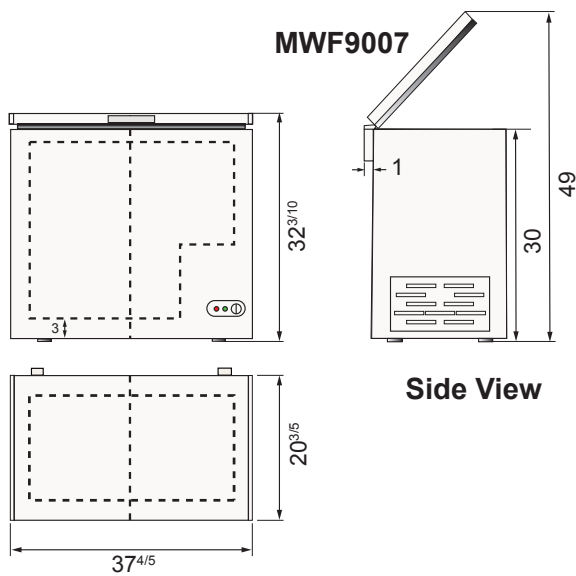

SPECIFICATIONS

Models	Door	Capacity (Cu.Ft.)	Casters (inch)	Watts (W)	Amps (A)	Voltage (V/Hz/Ph)	HP	Refrigerant	Interior Dimensions (inch)	Exterior Dimensions (inch)	Net Weight (lb)	Gross Weight (lb)
MWF9007	1	7	1	115	1.0	115/60/1	1/8	R600a	32 × 14 ^{3/4} × 27	37 ^{4/5} × 20 ^{3/5} × 32 ^{1/2}	88	95
MWF9010GR	1	9.6	1	173	1.5	115/60/1	1/5	R600a	34 ^{1/2} × 20 ^{1/2} × 27	40 ^{1/2} × 26 ^{1/2} × 32 ^{1/2}	114	127
MWF9016GR	1	15.9	1	300	2.6	115/60/1	1/5	R290	54 ^{1/2} × 20 ^{1/2} × 27	60 ^{3/10} × 26 ^{1/2} × 32 ^{1/2}	151	165

PLAN VIEW

MWF9010GR

MWF9016GR