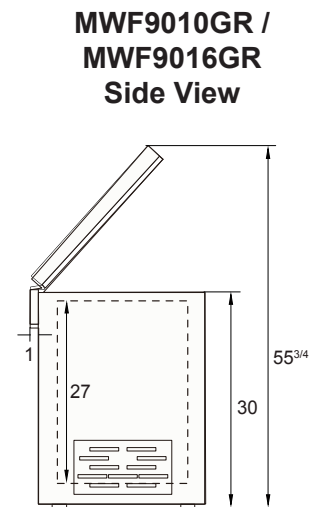

"WE MAKE THE KITCHEN BETTER!"

ATOSA USA, INC.

Toll Free: 855-855-0399 Email: info@atosausa.com

www.atosa.com | www.atosausa.com

California, Colorado, Florida, Georgia, Illinois,

New Jersey, Ohio, Texas, Washington

SPECIFICATIONS

Models	Door	Capacity (Cu.Ft.)	Casters (inch)	Watts (W)	Amps (A)	Voltage (V/Hz/Ph)	HP	Refrigerant	Interior Dimensions (inch)	Exterior Dimensions (inch)	Net Weight (lb)	Gross Weight (lb)
MWF9007	1	7	1	115	1.0	115/60/1	1/8	R600a	32 × 14^{3/4} × 27	37^{4/5} × 20^{3/5} × 32^{1/2}	88	95
MWF9010GR	1	9.6	1	173	1.5	115/60/1	1/5	R600a	34^{1/2} × 20^{1/2} × 27	40^{1/2} × 26^{1/2} × 32^{1/2}	114	127
MWF9016GR	1	15.9	1	300	2.6	115/60/1	1/5	R290	54^{1/2} × 20^{1/2} × 27	60^{3/10} × 26^{1/2} × 32^{1/2}	151	165

PLAN VIEW