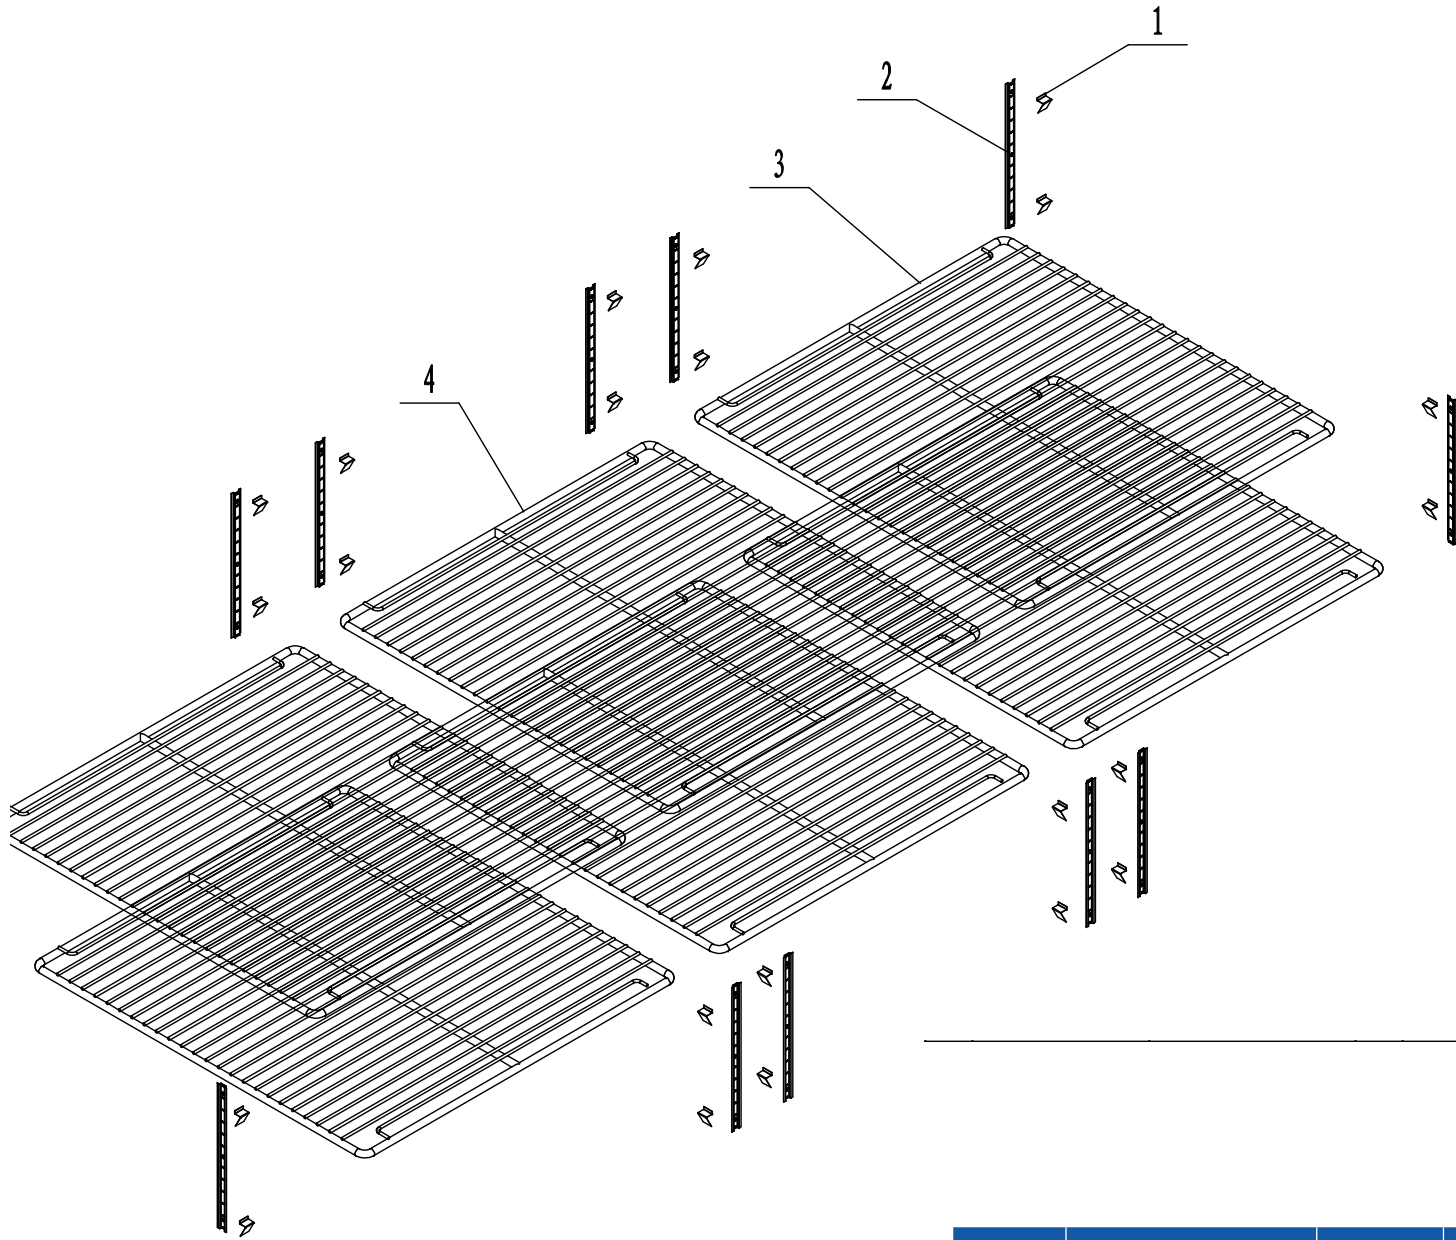

Item #	Part #	Quantity	Description
12	82032903	1	Right Hinge For Lid
11	MPF8202AJ02	2	Long Lid - Right
10	82032901	2	Middle Hinge For Lid
9	MPF8202AJ01	1	Long Lid - Left
8	W0503008	12	M4 Nut For Lid
7	82032902	1	Left Hinge For Lid
6	82023703	1	Airflow Duct Cover
5	82031701	1	Main Airflow Channel
4	82031702	1	Airflow Channel
3	W0499217	1	Cutting Board
2	82012701	2	Bracket For Cutting Board
1	MPF8203FF01	1	Top of the Pizza Table

Item #	Part #	Quantity	Description
10	W0604028	2	Right Bottom Hinge
9	MPF8202FC02	2	Door Body Assembly - Right
8	W0604026	2	Right Top Hinge
7	W0404565	3	Door Gasket
6	W0604027	1	Left Top Hinge
5	W0409845	3	Door Shaft Sleeve Top
4	W0604922	3	Door Spring Rod
3	W0409843	3	Door Shaft Sleeve Bottom
2	W0604029	1	Left Bottom Hinge
1	MPF8202FC01	1	Door Body Assembly - Left

Item #	Part #	Quantity	Description
4	W0402572	2	Shelf - Middle
3	W0402573	4	Shelf
2	00600013	12	Pilaster For Shelf
1	66490313	24	Shelf Support Clip

Item #	Part #	Quantity	Description
7	W0406125	4	Middle Mullion Frame Strip
6	82031201	2	Middle Mullion Front Plate
5	82011914	1	Side Protect Cover
4	W0402576	1	Rear Protect Barrier
3	B0604006	2	Caster - 5" Wheel
2	B0604007	2	Caster - 5" Wheel With Bracket
1	MPF8203FA01	1	Cabinet Body Assembly