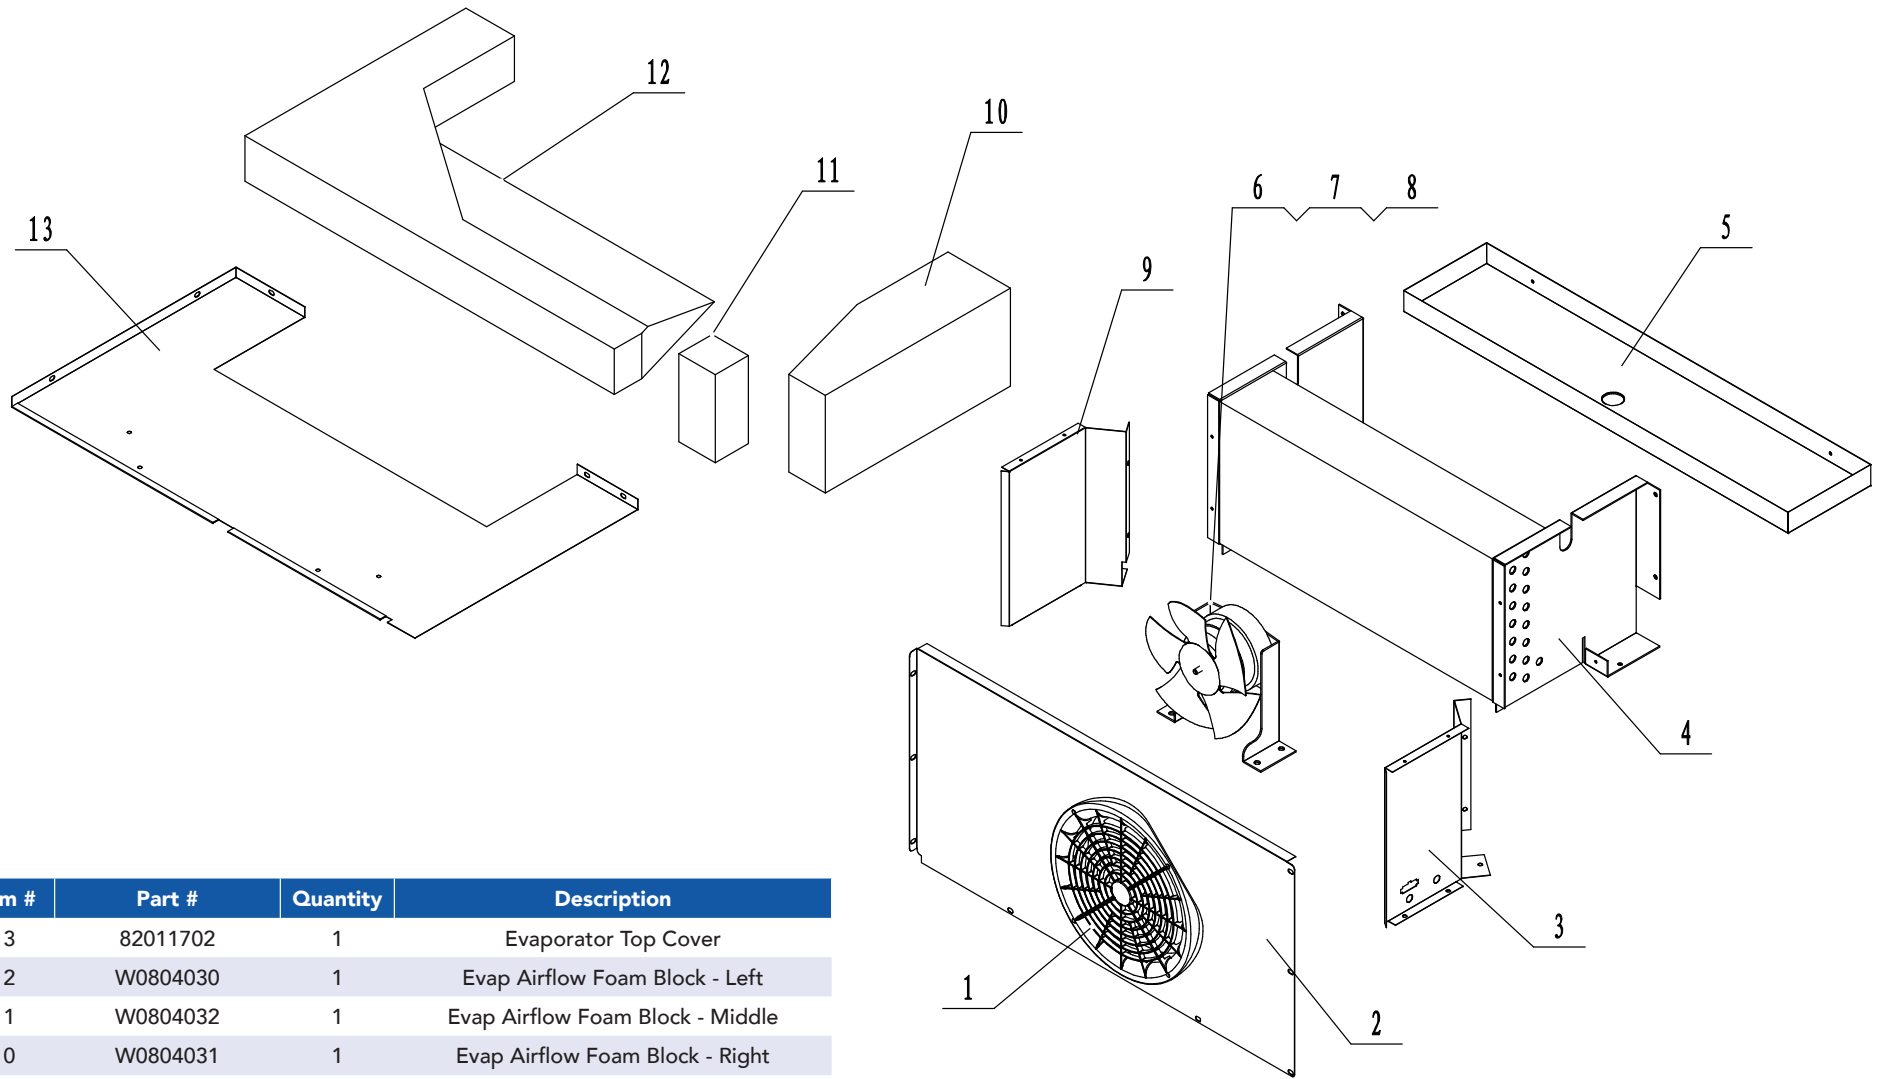

Item #	Part #	Quantity	Description
13	82011702	1	Evaporator Top Cover
12	W0804030	1	Evap Airflow Foam Block - Left
11	W0804032	1	Evap Airflow Foam Block - Middle
10	W0804031	1	Evap Airflow Foam Block - Right
9	82011909	1	Evap Airflow Left Cover
8	82012302	1	Bracket For Evaporator Motor
7	W0301078	1	Evaporator Motor Blade
6	W0301912	1	Evaporator Motor
5	W0411214	1	Evap Drain Pan
4	W0202126	1	Evaporator
3	82011910	1	Evap Airflow Right Cover
2	82011705	1	Evaporator Front Cover
1	W0409080	1	Evap Motor Protect Cover