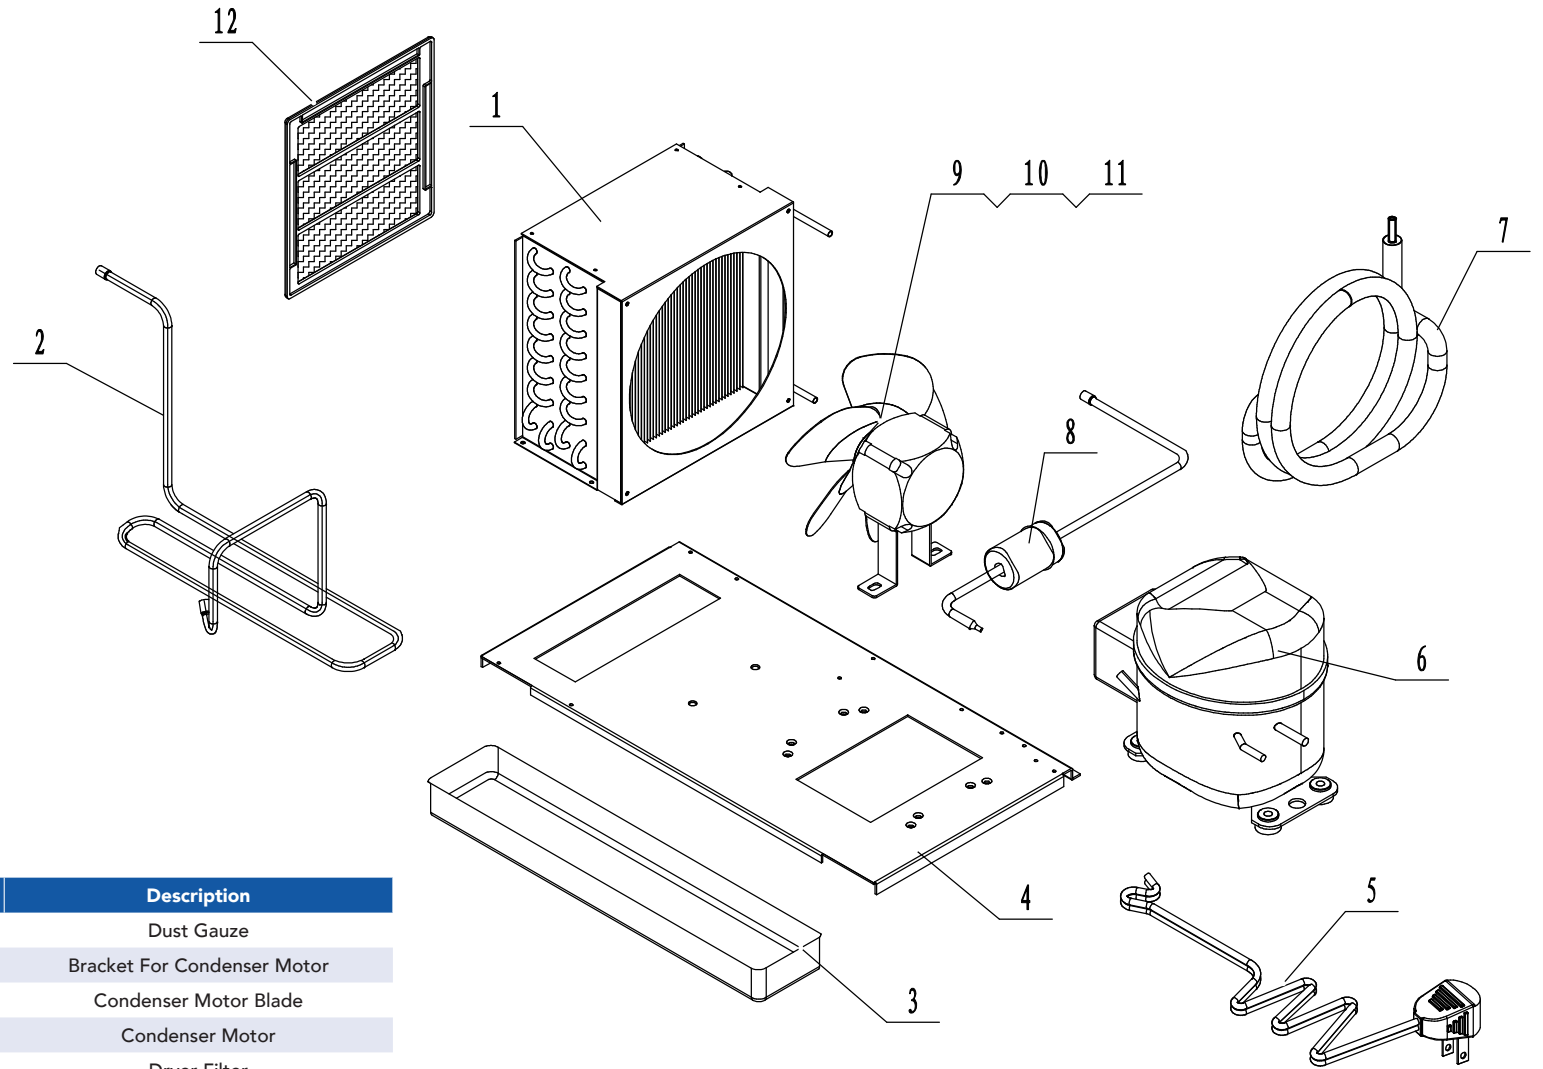

Item #	Part #	Quantity	Description
12	W0499225	1	Dust Gauze
11	W0604079	1	Bracket For Condenser Motor
10	W0301060	1	Condenser Motor Blade
9	W0301905	1	Condenser Motor
8	W0204003	1	Dryer Filter
7	W0210571	1	Suction Tube B with Capillary
6	W0201165	1	Compressor
5	W0305134	1	Power Cord
4	82012102	1	Board For Comp Assembly
3	W0411208	1	Bottom Evap Water Pan
2	W0210572	1	Coil Pipe Radiator
1	W0203065	1	Condenser