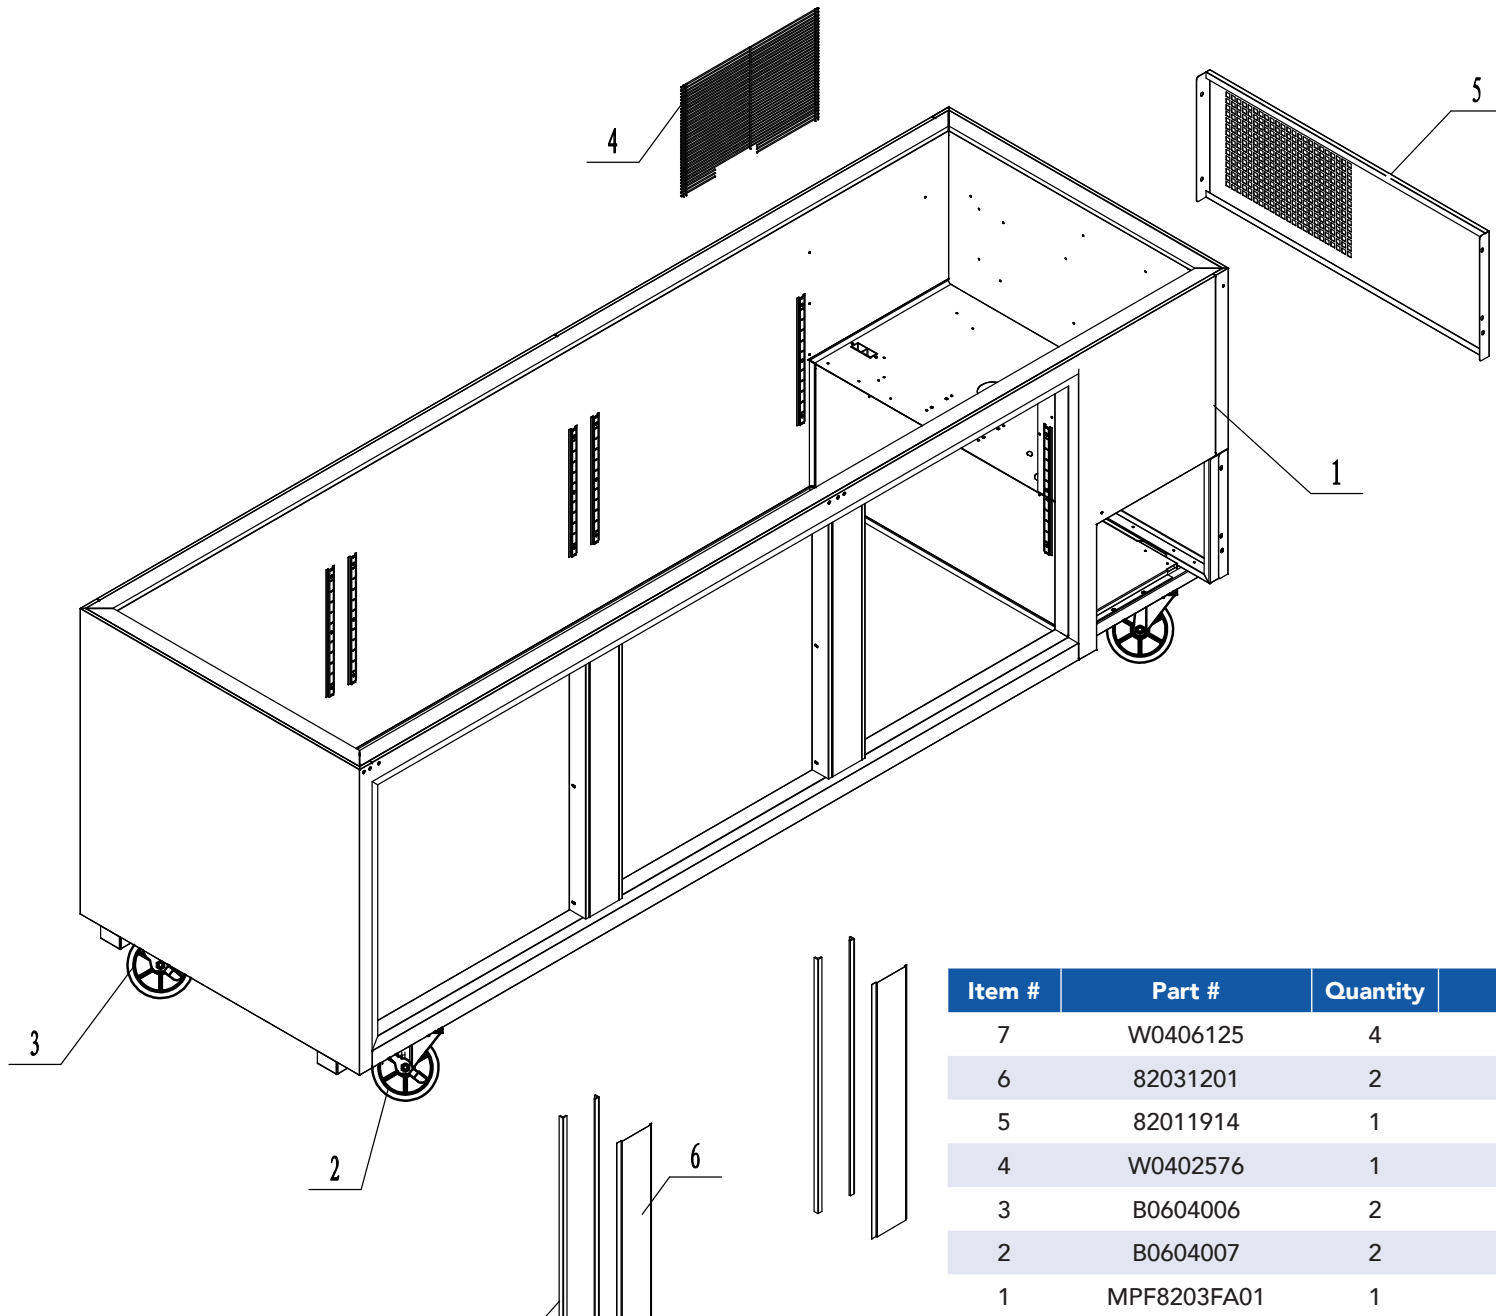

Item #	Part #	Quantity	Description
12	82032903	1	Right Hinge For Lid
11	MPF8202AJ02	2	Long Lid - Right
10	82032901	2	Middle Hinge For Lid
9	MPF8202AJ01	1	Long Lid - Left
8	W0503008	12	M4 Nut For Lid
7	82032902	1	Left Hinge For Lid
6	82023703	1	Airflow Duct Cover
5	82031701	1	Main Airflow Channel
4	82031702	1	Airflow Channel
3	W0499217	1	Cutting Board
2	82012701	2	Bracket For Cutting Board
1	MPF8203FF01	1	Top of the Pizza Table

Item #	Part #	Quantity	Description
10	W0604028	2	Right Bottom Hinge
9	MPF8202FC02	2	Door Body Assembly - Right
8	W0604026	2	Right Top Hinge
7	W0404565	3	Door Gasket
6	W0604027	1	Left Top Hinge
5	W0409845	3	Door Shaft Sleeve Top
4	W0604922	3	Door Spring Rod
3	W0409843	3	Door Shaft Sleeve Bottom
2	W0604029	1	Left Bottom Hinge
1	MPF8202FC01	1	Door Body Assembly - Left

Item #	Part #	Quantity	Description
4	W0402572	2	Shelf - Middle
3	W0402573	4	Shelf
2	00600013	12	Pilaster For Shelf
1	66490313	24	Shelf Support Clip

Item #	Part #	Quantity	Description
7	W0406125	4	Middle Mullion Frame Strip
6	82031201	2	Middle Mullion Front Plate
5	82011914	1	Side Protect Cover
4	W0402576	1	Rear Protect Barrier
3	B0604006	2	Caster - 5" Wheel
2	B0604007	2	Caster - 5" Wheel With Bracket
1	MPF8203FA01	1	Cabinet Body Assembly