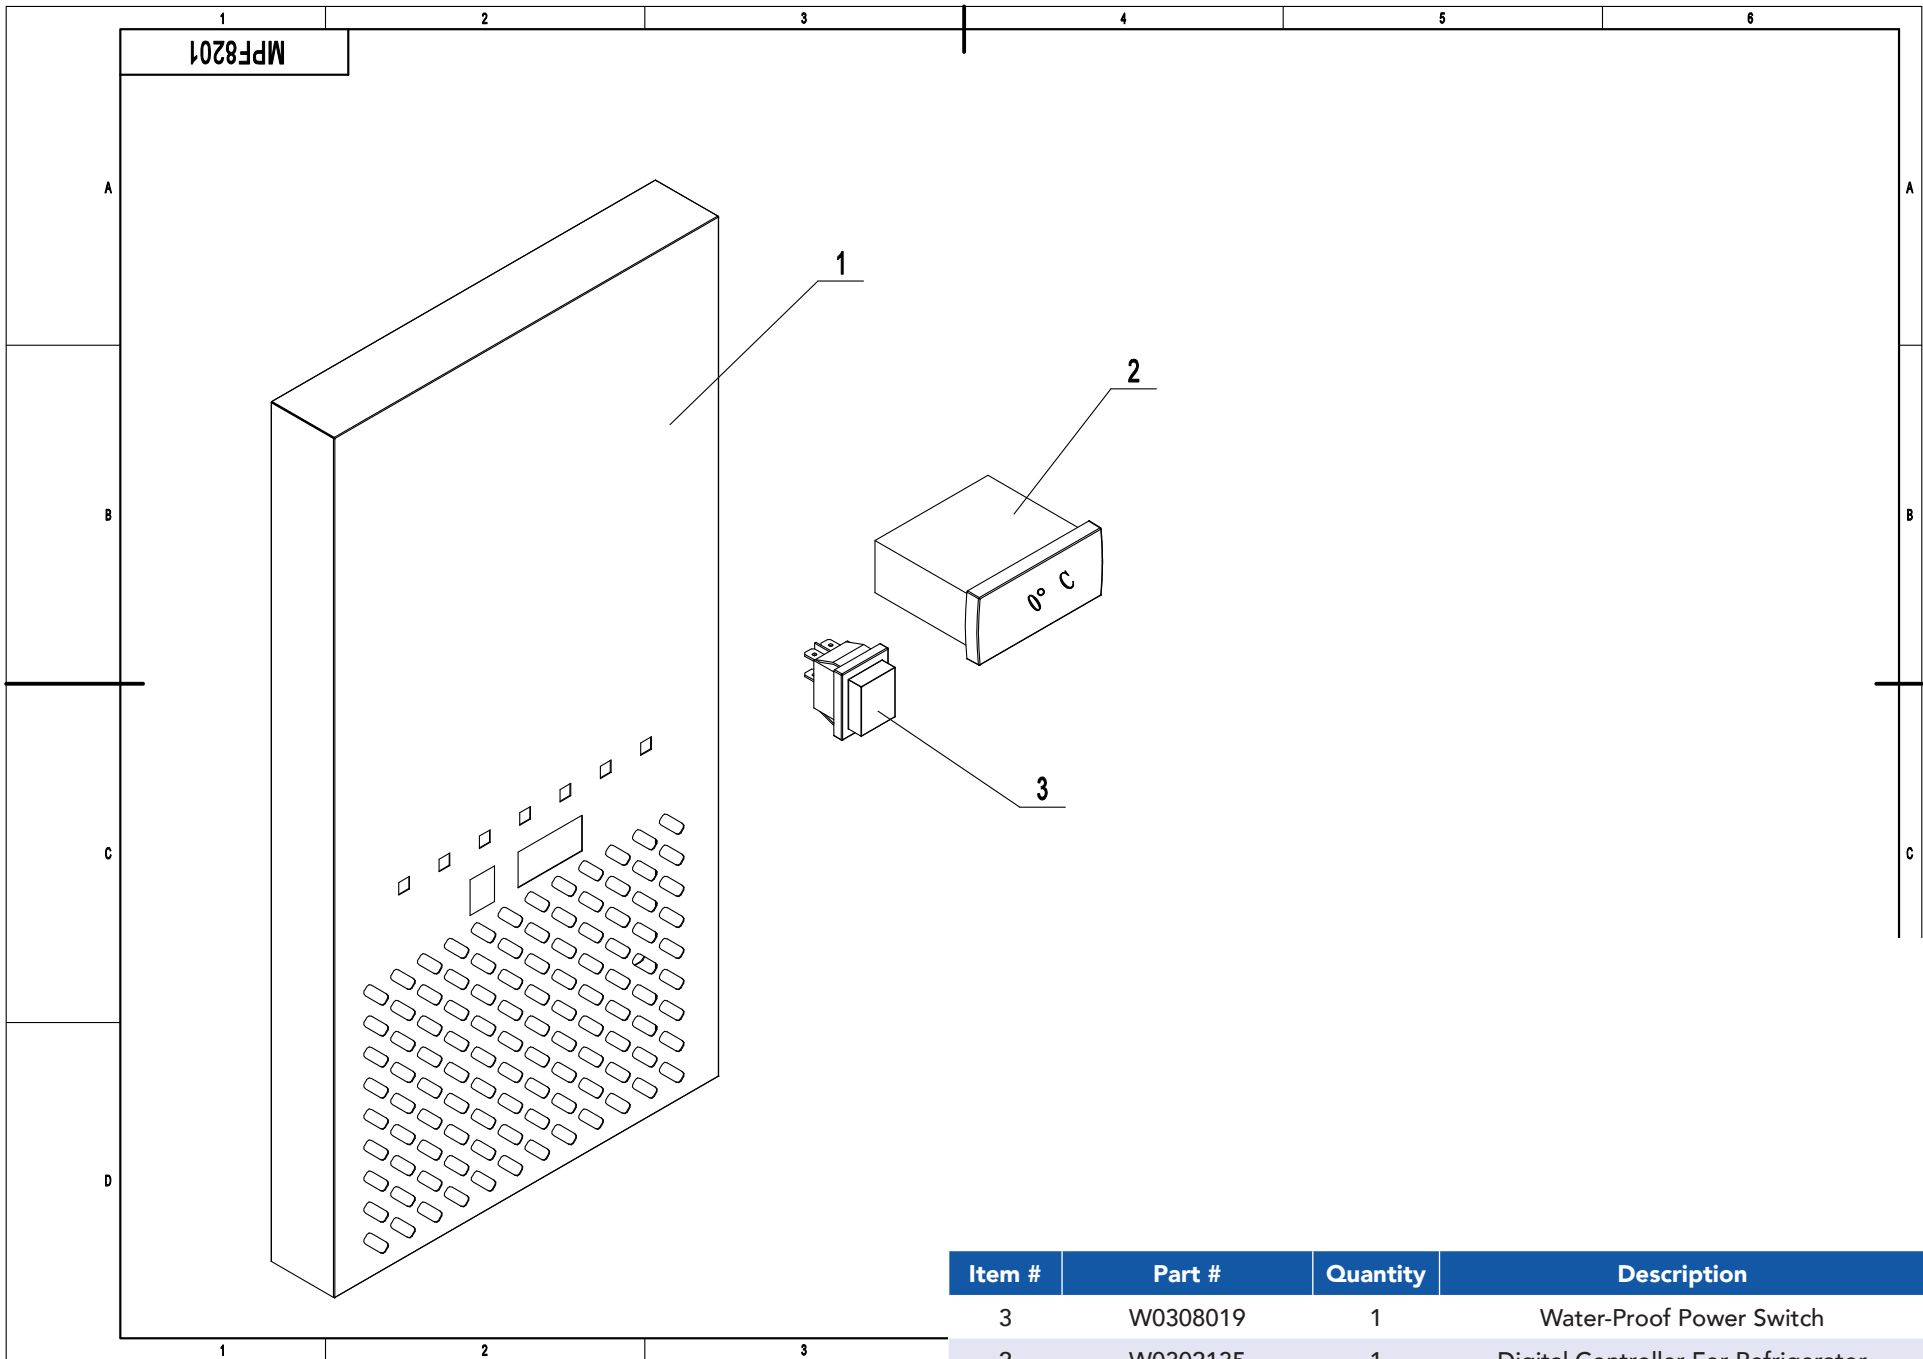

Item #	Part #	Quantity	Description
3	W0308019	1	Water-Proof Power Switch
2	W0302135	1	Digital Controller For Refrigerator
1	MPF82031705	1	Front Control Panel