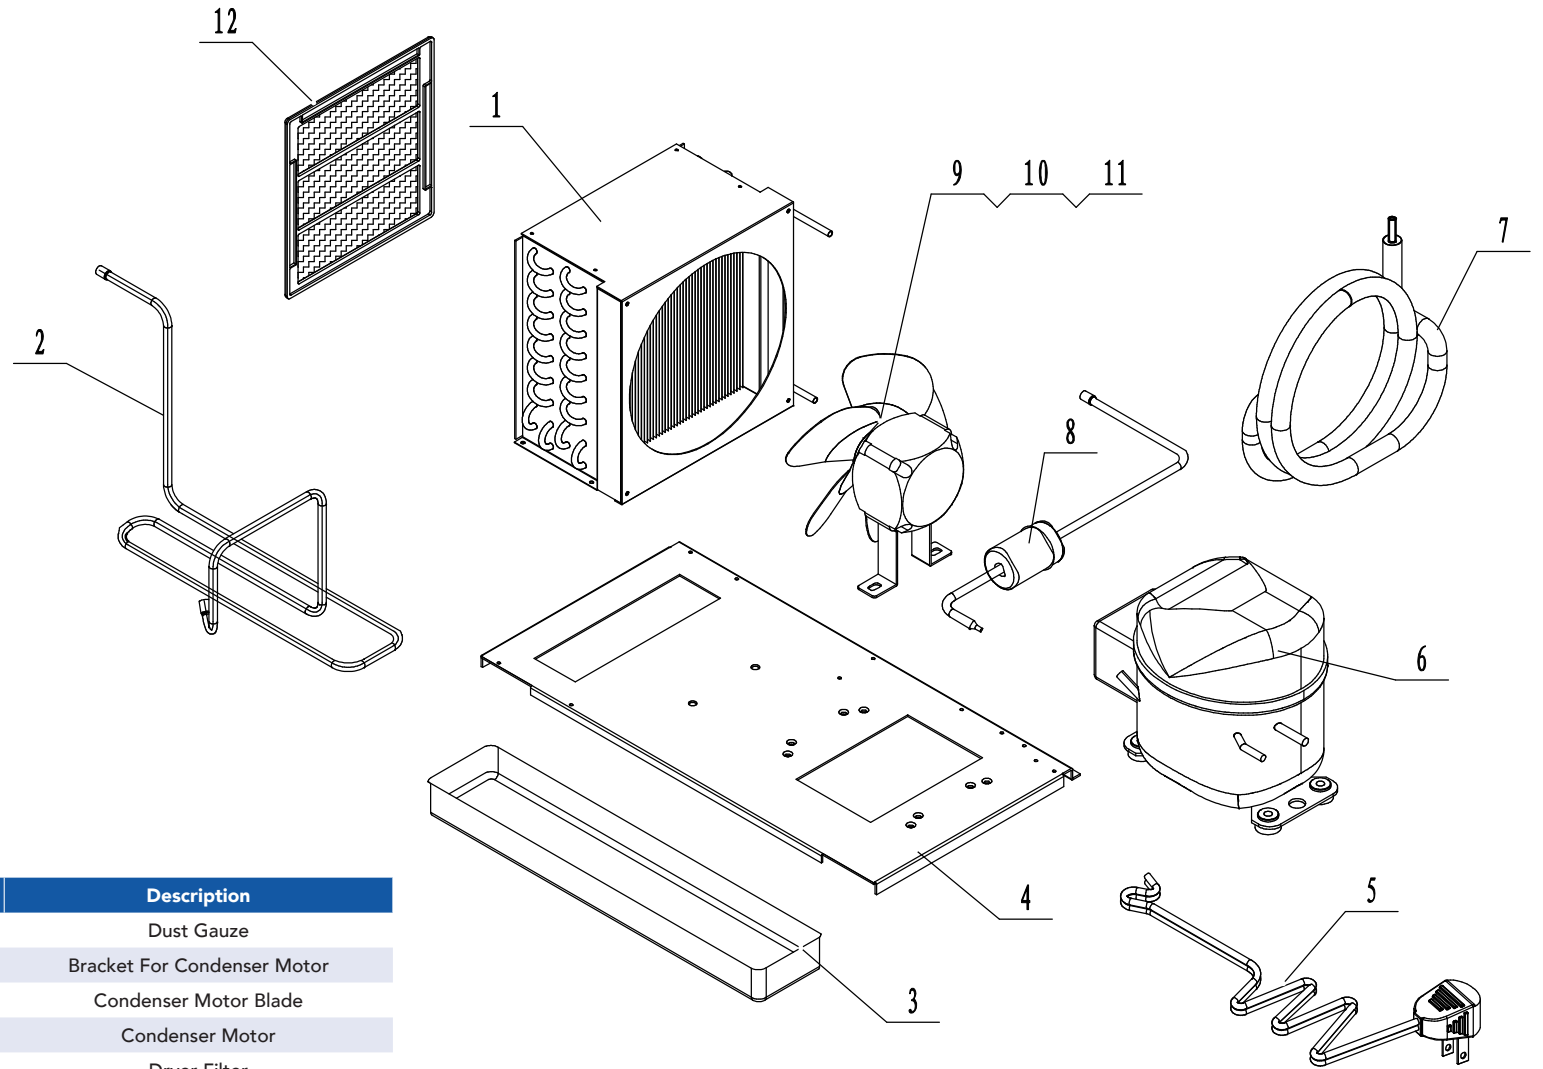

Item #	Part #	Quantity	Description
12	W0499225	1	Dust Gauze
11	W0604079	1	Bracket For Condenser Motor
10	W0301060	1	Condenser Motor Blade
9	W0301905	1	Condenser Motor
8	W0204003	1	Dryer Filter
7	W0210571	1	Suction Tube B with Capillary
6	W0201164	1	Compressor
5	W0305134	1	Power Cord
4	82012102	1	Board For Comp Assembly
3	W0411208	1	Bottom Evap Water Pan
2	W0210572	1	Coil Pipe Radiator
1	W0203065	1	Condenser