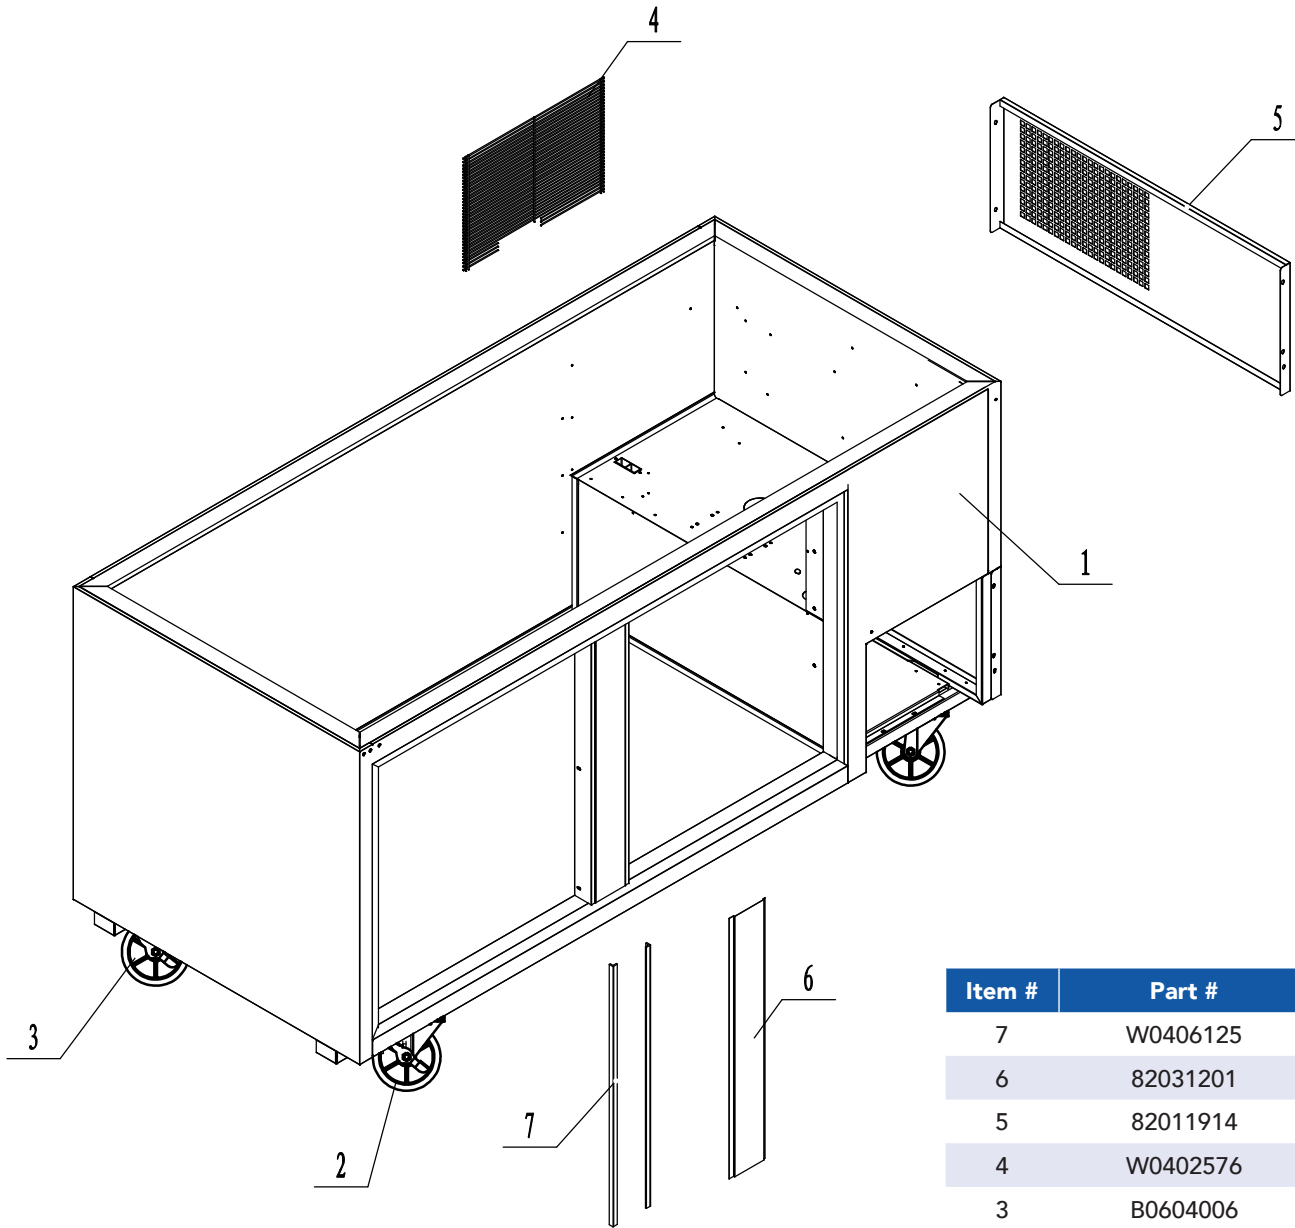

Item #	Part #	Quantity	Description
12	82032903	1	Right Hinge For Lid
11	MPF8202AJ02	1	Long Lid - Right
10	82032901	1	Middle Hinge For Lid
9	MPF8202AJ01	1	Long Lid - Left
8	W0503008	8	M4 Nut For Lid
7	82032902	1	Left Hinge For Lid
6	82021702	1	Airflow Duct Cover
5	82021703	1	Main Airflow Channel
4	82021701	1	Airflow Channel
3	W0499216	1	Cutting Board
2	82012701	2	Bracket For Cutting Board
1	MPF8202FF01	1	Top of the Pizza Table

Item #	Part #	Quantity	Description
10	W0604028	1	Right Bottom Hinge
9	MPF8202FC02	1	Door Body Assembly - Right
8	W0604026	1	Right Top Hinge
7	W0404656	2	Door Gasket
6	W0604027	1	Left Top Hinge
5	W0409845	1	Door Shaft Sleeve Top
4	W0604922	2	Door Spring Rod
3	W0409843	2	Door Shaft Sleeve Bottom
2	W0604029	1	Left Bottom Hinge
1	MPF8202FC01	1	Door Body Assembly - Left

Item #	Part #	Quantity	Description
3	W0402573	4	Shelf
2	00600013	8	Pilaster For Shelf
1	66490313	16	Shelf Support Clip

Item #	Part #	Quantity	Description
7	W0406125	2	Middle Mullion Frame Strip
6	82031201	1	Middle Mullion Front Plate
5	82011914	1	Side Protect Cover
4	W0402576	1	Rear Protect Barrier
3	B0604006	2	Caster - 5" Wheel
2	B0604007	2	Caster - 5" Wheel With Bracket
1	MPF8202FA01	1	Cabinet Body Assembly