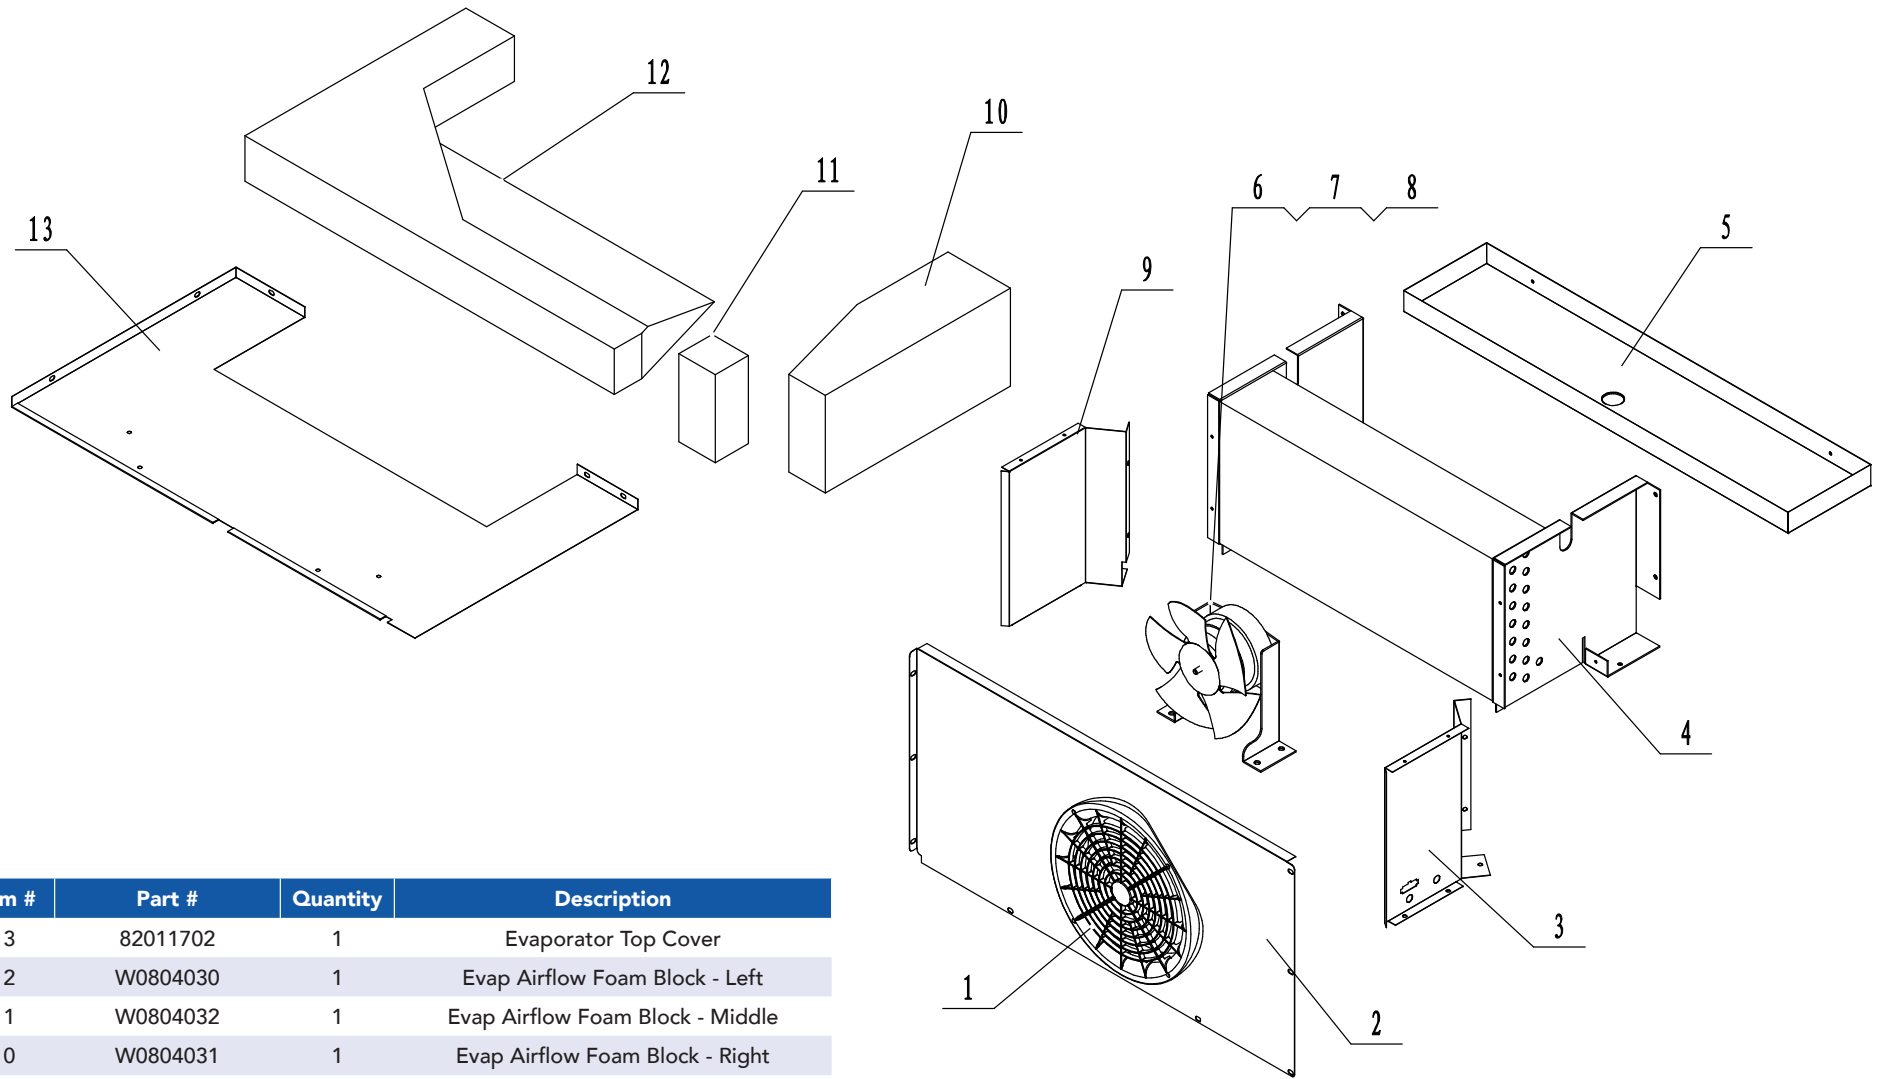

Item #	Part #	Quantity	Description
13	82011702	1	Evaporator Top Cover
12	W0804030	1	Evap Airflow Foam Block - Left
11	W0804032	1	Evap Airflow Foam Block - Middle
10	W0804031	1	Evap Airflow Foam Block - Right
9	82011909	1	Evap Airflow Left Cover
8	82012302	1	Bracket For Evaporator Motor
7	W0301078	1	Evaporator Motor Blade
6	W0301912	1	Evaporator Motor
5	W0411214	1	Evap Drain Pan
4	W0202125	1	Evaporator
3	82011910	1	Evap Airflow Right Cover
2	82011705	1	Evaporator Front Cover
1	W0409080	1	Evap Motor Protect Cover