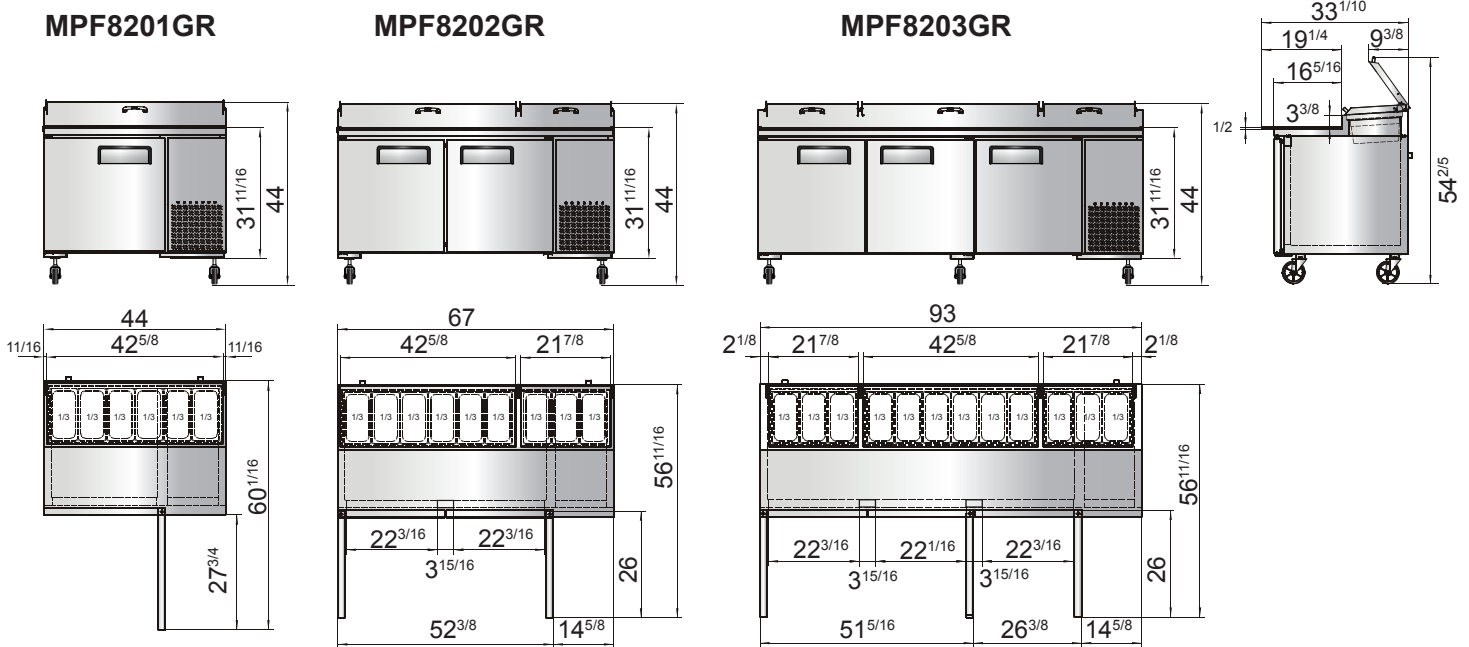

Toll Free: 855-855-0399 Email: info@atosausa.com

www.atosa.com | www.atosausa.com

California, Colorado, Florida, Georgia, Illinois,

New Jersey, Ohio, Texas, Washington

SPECIFICATIONS

Models	Door	Capacity (Cu.Ft.)	Shelves	Casters (inch)	Rated Current (A)	Voltage (V/Hz/Ph)	HP	Refrigerant	Exterior Dimensions (inch)	Net Weight (lbs)	Gross Weight (lbs)
MPF8201GR	1	9.7	2	5	2.3	115/60/1	1/7	R290	44×33 ^{1/10} ×44	238	295
MPF8202GR	2	18.5	4	5	2.8	115/60/1	1/5	R290	67×33 ^{1/10} ×44	335	406
MPF8203GR	3	28.4	6	5	3.1	115/60/1	1/4	R290	93×33 ^{1/10} ×44	428	527

PLAN VIEW

Casters

Epoxy shelves

Stainless steel pans

Temperature control

NEMA 5-15P