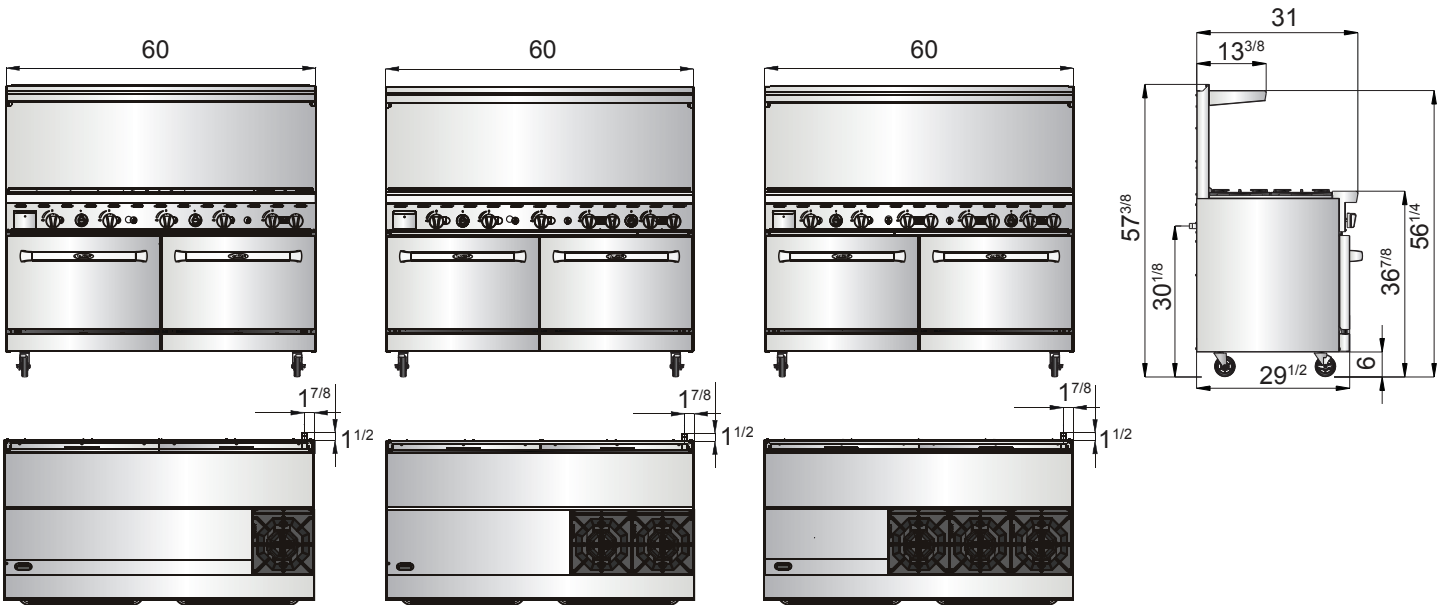

“WE MAKE THE KITCHEN BETTER!”

SPECIFICATIONS

Models	Gas Type	Burner Name	Total BTU B.T.U./h	Number of Burners	Valve Types	Oven Size (inch)	Hot Plates Working Area(inch)	Griddle Working Area(inch)	Exterior Dimensions (inch)	Net Weight (lbs)	Gross Weight (lbs)
AGR-48G2B	NG	Hot plates	64,000	2	Pilot light	26¹/₂×26×14	2pcs 11⁴/₅×11⁴/₅	48×20⁵/₈	60×31×57³/₈	805	971
		Griddle	102,000	4							
		Oven	54,000	2							
AGR-36G4B	NG	Hot plates	128,000	4	Pilot light	26¹/₂×26×14	4pcs 11⁴/₅×11⁴/₅	36×20⁵/₈	60×31×57³/₈	792	949
		Griddle	75,000	3							
		Oven	54,000	2							
	LP	Hot plates	92,000	4							
		Griddle	75,000	3							
		Oven	54,000	2							
AGR-24G6B	NG	Hot plates	192,000	6	Pilot light	26¹/₂×26×14	6pcs 11⁴/₅×11⁴/₅	24×20⁵/₈	60×31×57³/₈	775	941
		Griddle	48,000	2							
		Oven	54,000	2							
	LP	Hot plates	138,000	6							
		Griddle	48,000	2							
		Oven	54,000	2							

PLAN VIEW

AGR-48G2B

AGR-36G4B

AGR-24G6B

Heavy duty burners

Chrome oven rack

Stainless steel knobs

Stainless steel drip tray