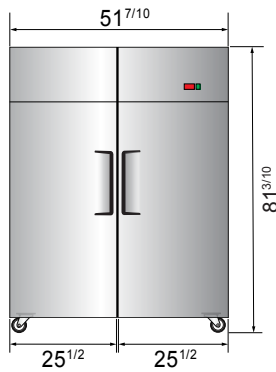

SPECIFICATIONS

Models	Door	Capacity (Cu.Ft.)	Shelves	Casters (inch)	Amps (A)	Voltage (V/Hz/Ph)	HP	Refrigerant	Exterior Dimensions (inch)	Net Weight (lbs)	Gross Weight (lbs)
MBF8001GR	1	21.4	3	4	6.3	115/60/1	1/2	R290	28 ^{7/10} ×31 ^{7/10} ×81 ^{3/10}	236	269
MBF8002GR	2	43.2	6	4	8.6	115/60/1	3/4	R290	51 ^{7/10} ×31 ^{7/10} ×81 ^{3/10}	353	403
MBF8003	3	64.9	9	4	5.5	208-230/115/60/1	1 ^{1/4}	R404A	77 ^{4/5} ×33 ^{3/10} ×83	489	569

PLAN VIEW

MBF8001GR

MBF8002GR

MBF8003

SELF-CLOSING AND STAY OPEN DOOR FEATURE

SELF-CLOSING AND STAY OPEN DOOR FEATURE

Casters

Epoxy shelves