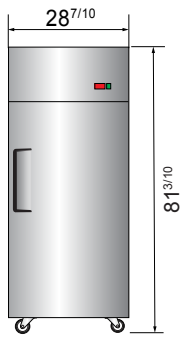

SPECIFICATIONS

Models	Door	Capacity (Cu.Ft.)	Shelves	Casters (inch)	Amps (A)	Voltage (V/Hz/Ph)	HP	Refrigerant	Exterior Dimensions (inch)	Net Weight (lbs)	Gross Weight (lbs)
MBF8001GR	1	21.4	3	4	6.3	115/60/1	1/2	R290	28 ^{7/10} ×31 ^{7/10} ×81 ^{3/10}	236	269
MBF8002GR	2	43.2	6	4	8.6	115/60/1	3/4	R290	51 ^{7/10} ×31 ^{7/10} ×81 ^{3/10}	353	403
MBF8003	3	64.9	9	4	5.5	208-230/115/60/1	1 ^{1/4}	R404A	77 ^{4/5} ×33 ^{3/10} ×83	489	569

PLAN VIEW

MBF8001GR

MBF8002GR

MBF8003

SELF-CLOSING AND STAY OPEN DOOR FEATURE

SELF-CLOSING AND STAY OPEN DOOR FEATURE

Casters

Epoxy shelves