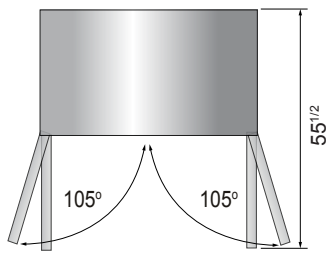

SPECIFICATIONS

Models	Door	Capacity (Cu.Ft.)	Shelves	Casters (inch)	Amps (A)	Voltage (V/Hz/Ph)	HP	Refrigerant	Exterior Dimensions (inch)	Net Weight (lbs)	Gross Weight (lbs)
MBF8001GR	1	21.4	3	4	6.3	115/60/1	1/2	R290	28 ^{7/10} ×31 ^{7/10} ×81 ^{3/10}	236	269
MBF8002GR	2	43.2	6	4	8.6	115/60/1	3/4	R290	51 ^{7/10} ×31 ^{7/10} ×81 ^{3/10}	353	403
MBF8003	3	64.9	9	4	5.5	208-230/115/60/1	1 ^{1/4}	R404A	77 ^{4/5} ×33 ^{3/10} ×83	489	569

PLAN VIEW

MBF8001GR

MBF8002GR

MBF8003

SELF-CLOSING AND STAY OPEN DOOR FEATURE

SELF-CLOSING AND STAY OPEN DOOR FEATURE

Casters

Epoxy shelves