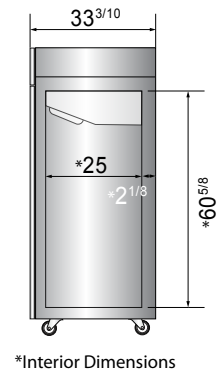

SPECIFICATIONS

Models	Door	Capacity (Cu.Ft.)	Shelves	Casters (inch)	Amps (A)	Voltage (V/Hz/Ph)	HP	Refrigerant	Exterior Dimensions (inch)	Net Weight (lbs)	Gross Weight (lbs)
MBF8001GR	1	21.4	3	4	6.3	115/60/1	1/2	R290	28 ^{7/10} ×31 ^{7/10} ×81 ^{3/10}	236	269
MBF8002GR	2	43.2	6	4	8.6	115/60/1	3/4	R290	51 ^{7/10} ×31 ^{7/10} ×81 ^{3/10}	353	403
MBF8003	3	64.9	9	4	5.5	208-230/115/60/1	1 ^{1/4}	R404A	77 ^{4/5} ×33 ^{3/10} ×83	489	569

PLAN VIEW

MBF8001GR

MBF8002GR

MBF8003

SELF-CLOSING AND STAY OPEN DOOR FEATURE

SELF-CLOSING AND STAY OPEN DOOR FEATURE

Casters

Epoxy shelves