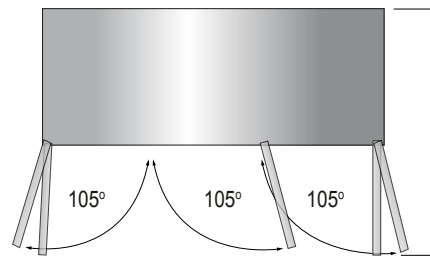

SPECIFICATIONS

Models	Door	Capacity (Cu.Ft.)	Shelves	Casters (inch)	Amps (A)	Voltage (V/Hz/Ph)	HP	Refrigerant	Exterior Dimensions (inch)	Net Weight (lbs)	Gross Weight (lbs)
MBF8001GR	1	21.4	3	4	6.3	115/60/1	1/2	R290	28 ^{7/10} ×31 ^{7/10} ×81 ^{3/10}	236	269
MBF8002GR	2	43.2	6	4	8.6	115/60/1	3/4	R290	51 ^{7/10} ×31 ^{7/10} ×81 ^{3/10}	353	403
MBF8003	3	64.9	9	4	5.5	208-230/115/60/1	1 ^{1/4}	R404A	77 ^{4/5} ×33 ^{3/10} ×83	489	569

PLAN VIEW

MBF8001GR

MBF8002GR

MBF8003

SELF-CLOSING AND STAY OPEN DOOR FEATURE

SELF-CLOSING AND STAY OPEN DOOR FEATURE

Casters

Epoxy shelves