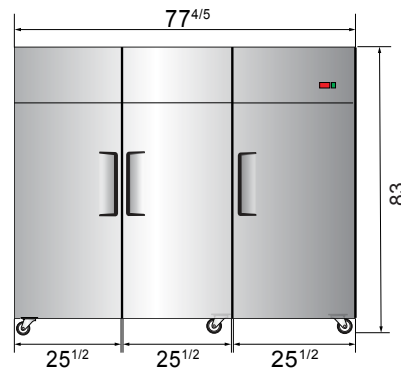

SPECIFICATIONS

Models	Door	Capacity (Cu.Ft.)	Shelves	Casters (inch)	Amps (A)	Voltage (V/Hz/Ph)	HP	Refrigerant	Exterior Dimensions (inch)	Net Weight (lbs)	Gross Weight (lbs)
MBF8001GR	1	21.4	3	4	6.3	115/60/1	1/2	R290	28 ^{7/10} ×31 ^{7/10} ×81 ^{3/10}	236	269
MBF8002GR	2	43.2	6	4	8.6	115/60/1	3/4	R290	51 ^{7/10} ×31 ^{7/10} ×81 ^{3/10}	353	403
MBF8003	3	64.9	9	4	5.5	208-230/115/60/1	1 ^{1/4}	R404A	77 ^{4/5} ×33 ^{3/10} ×83	489	569

PLAN VIEW

MBF8001GR

MBF8002GR

MBF8003

SELF-CLOSING AND STAY OPEN DOOR FEATURE

SELF-CLOSING AND STAY OPEN DOOR FEATURE

Casters

Epoxy shelves