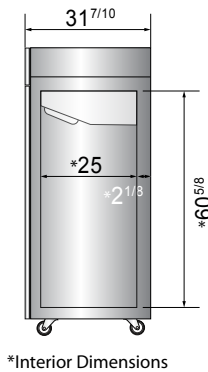

SPECIFICATIONS

Models	Door	Capacity (Cu.Ft.)	Shelves	Casters (inch)	Amps (A)	Voltage (V/Hz/Ph)	HP	Refrigerant	Exterior Dimensions (inch)	Net Weight (lbs)	Gross Weight (lbs)
MBF8001GR	1	21.4	3	4	6.3	115/60/1	1/2	R290	28 ^{7/10} ×31 ^{7/10} ×81 ^{3/10}	236	269
MBF8002GR	2	43.2	6	4	8.6	115/60/1	3/4	R290	51 ^{7/10} ×31 ^{7/10} ×81 ^{3/10}	353	403
MBF8003	3	64.9	9	4	5.5	208-230/115/60/1	1 ^{1/4}	R404A	77 ^{4/5} ×33 ^{3/10} ×83	489	569

PLAN VIEW

MBF8001GR

MBF8002GR

MBF8003

SELF-CLOSING AND STAY OPEN DOOR FEATURE

SELF-CLOSING AND STAY OPEN DOOR FEATURE

Casters

Epoxy shelves